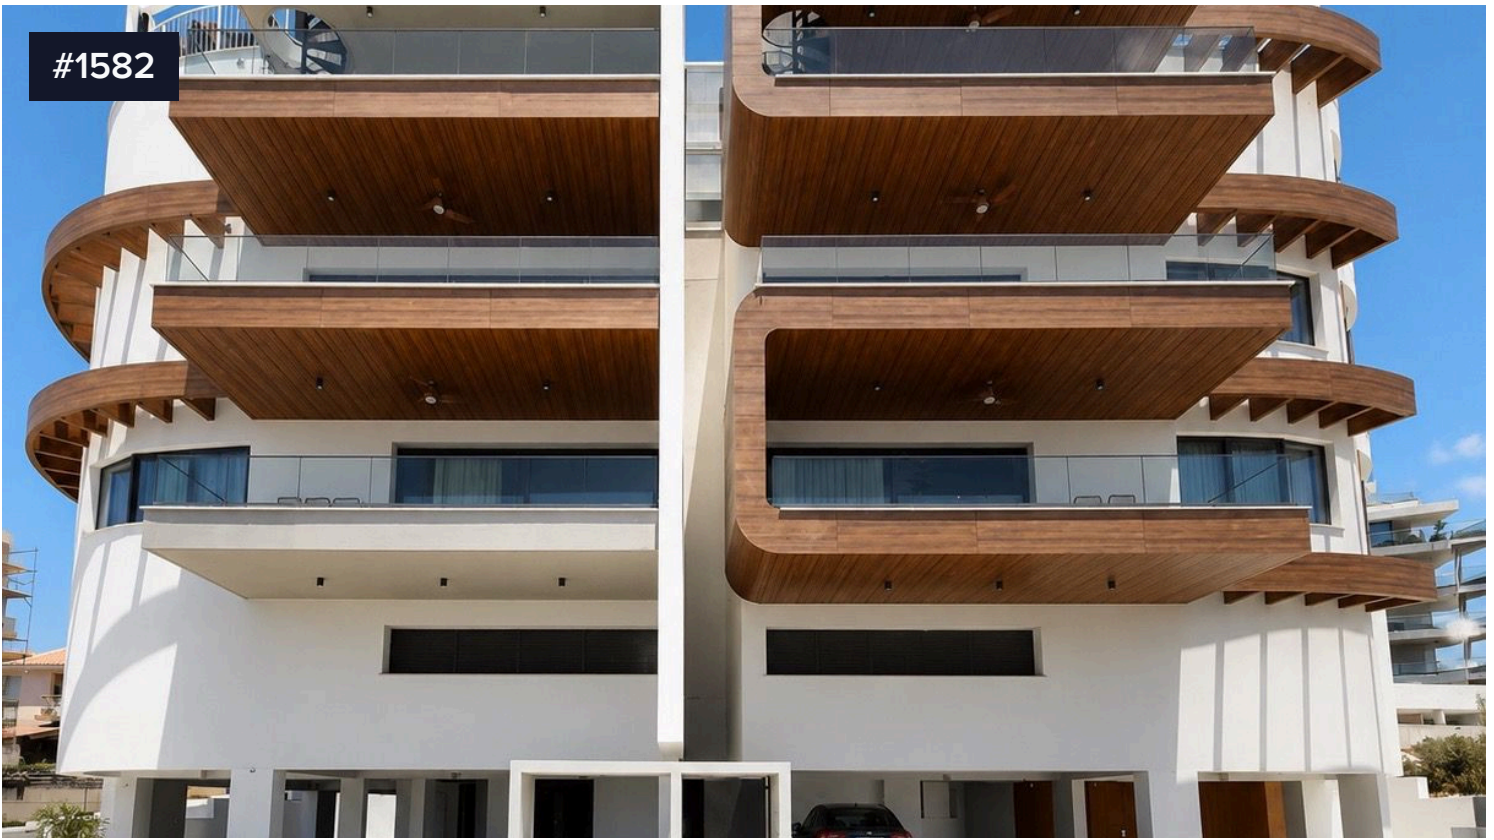

#1582

Luxury 3-Bedroom Penthouse with Private Roof Garden & Panoramic Sea Views for Rent in Panthea

€5,500 /month

Mesa Geitonia, Limassol

Brand-new luxury 3-bedroom penthouse for rent in Panthea, one of Limassol's most prestigious residential areas. Built in 2024, the property offers stunning panoramic views of the entire city and the sea, while being just 5–10 minutes from all areas of Limassol, close to private schools and everyday amenities.