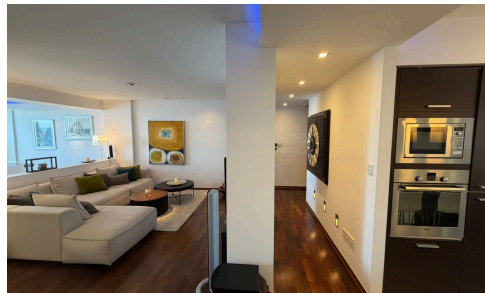

#1489

2 Bedroom Penthouse For Rent in Limassol, Tourist Area

€2,950 /month

📍 Germasogeia Tourist Area, Limassol

? For Rent: Luxury Seafront Penthouse with Private Elevator – Germasogeia Tourist Area

? Location: Germasogeia Tourist Area, Limassol