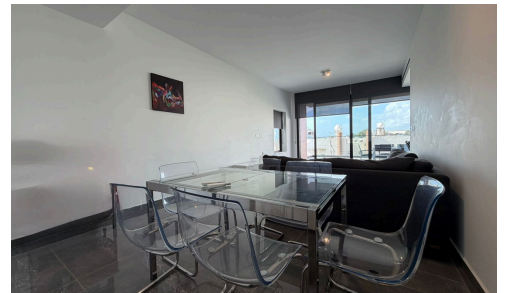

#1432

2 Bedroom Apartment For Rent in Limassol, Potamos Germasogeias

€2,300 /month

📍 Germasogeia, Limassol

A modern and fully furnished 2-bedroom apartment is available for rent in the highly sought-after Columbia area. The property is situated on a cul-de-sac, in a quiet and well-established neighborhood, offering a peaceful yet convenient living environment.