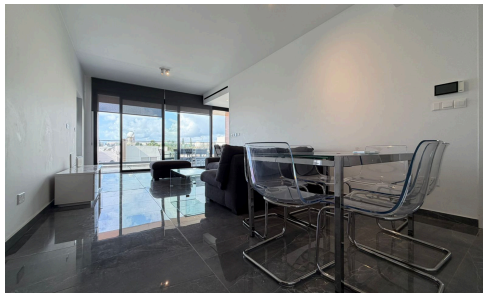

#1432

2 Bedroom Apartment For Rent in Limassol, Potamos Germasogeias

€2,300 /month

📍 Germasogeia, Limassol

A modern and fully furnished 2-bedroom apartment is available for rent in the highly sought-after Columbia area. The property is situated on a cul-de-sac, in a quiet and well-established neighborhood, offering a peaceful yet convenient living environment.